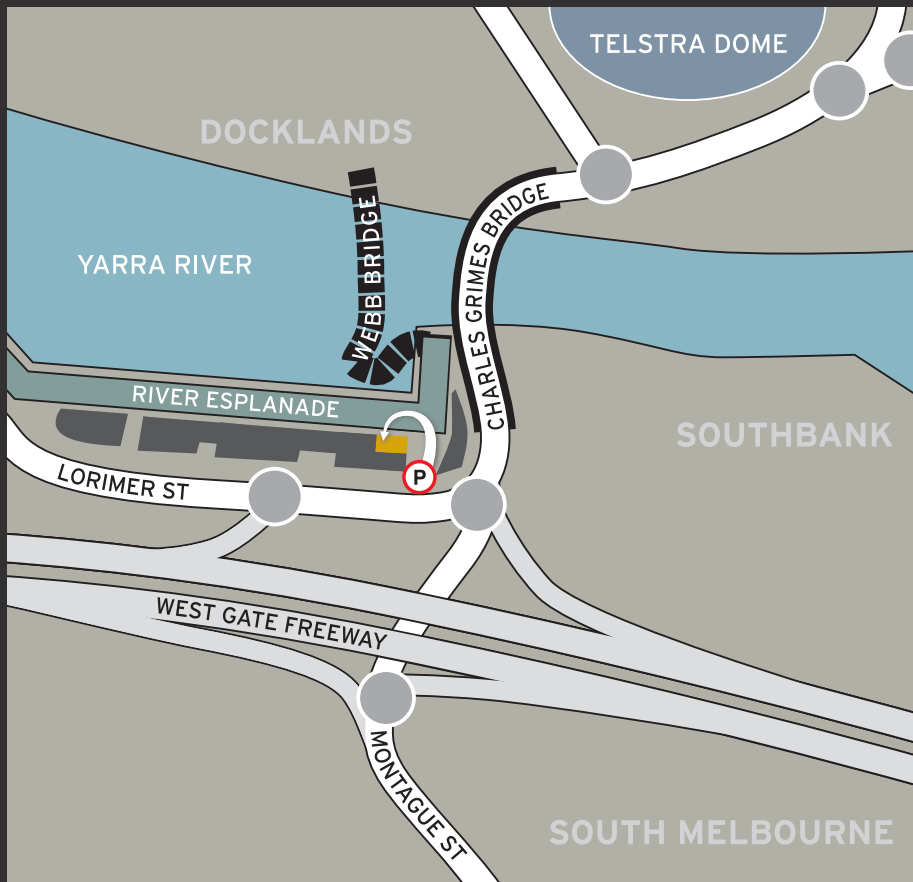

# ZEPHYR Gallery

**60** River  
Esplanade  
Docklands VIC 3008

Ph: + 61 3 9646 6696

Fax: + 61 3 9646 6628

Email: [info@zephyrgallery.com.au](mailto:info@zephyrgallery.com.au)

RIVER ESPLANADE IS THE WALKWAY BESIDE THE YARRA. PARK AT 60 LORIMER ST AND WALK AROUND